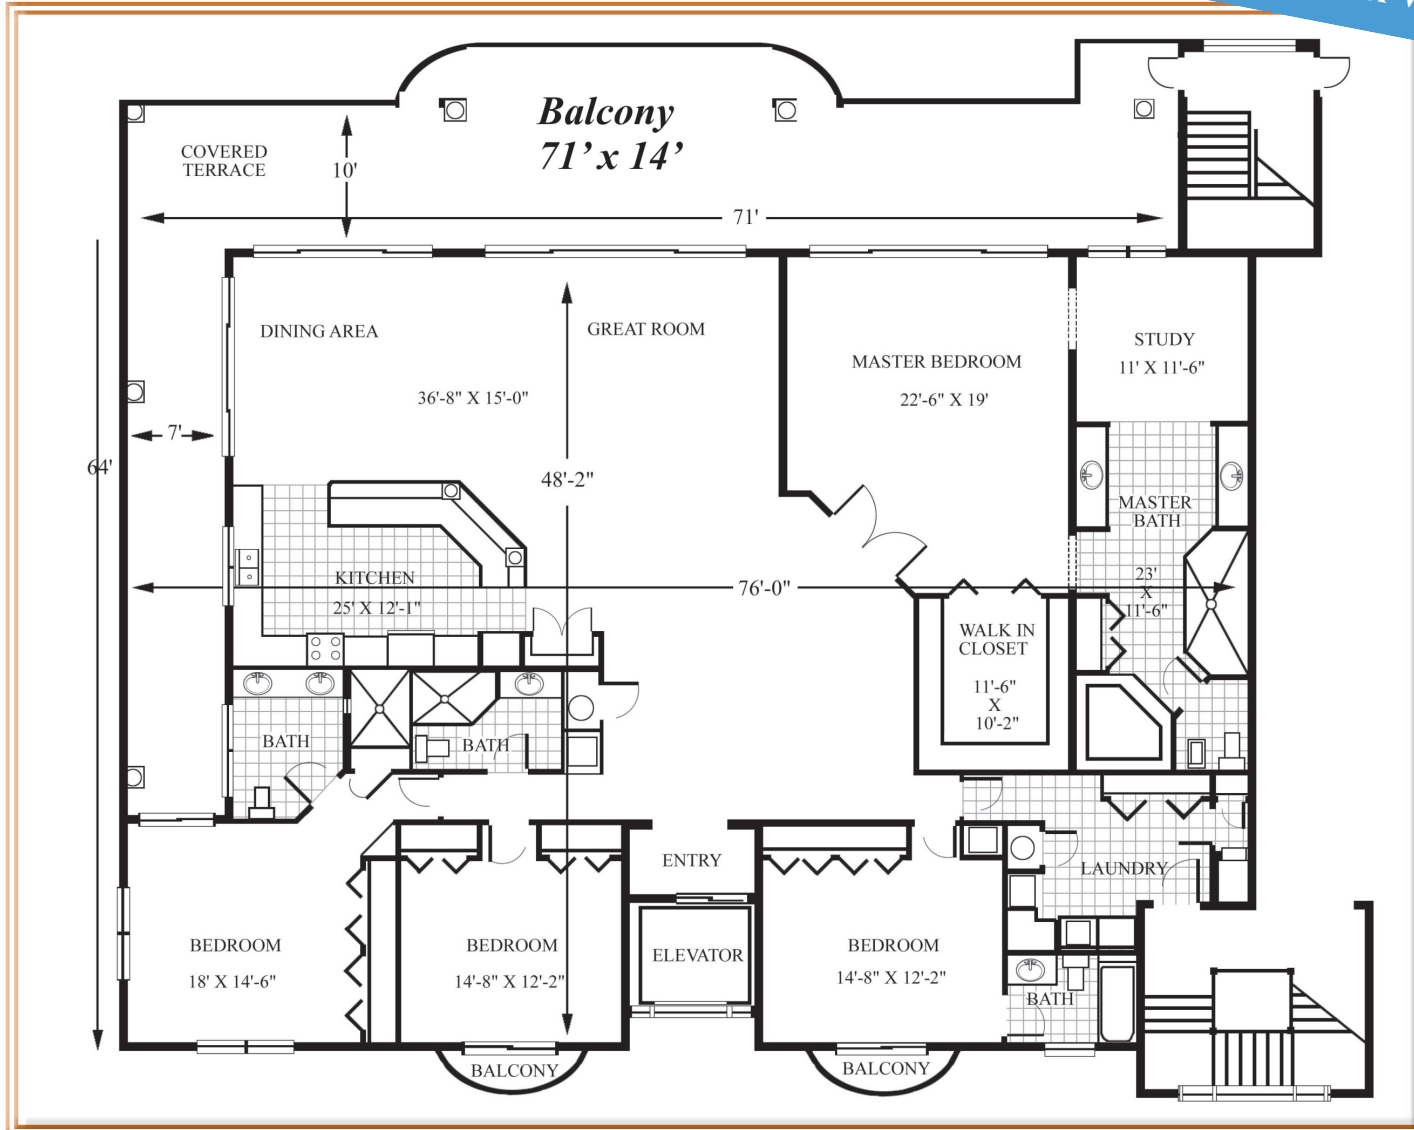

**Spectacular Penthouse Residence  
Southwest Corner w/Sweeping Views!**

**Penthouse Offered at: \$2,750,000**

*Jennifer Blackwell, PA*

727-595-6829

Imperial Real estate