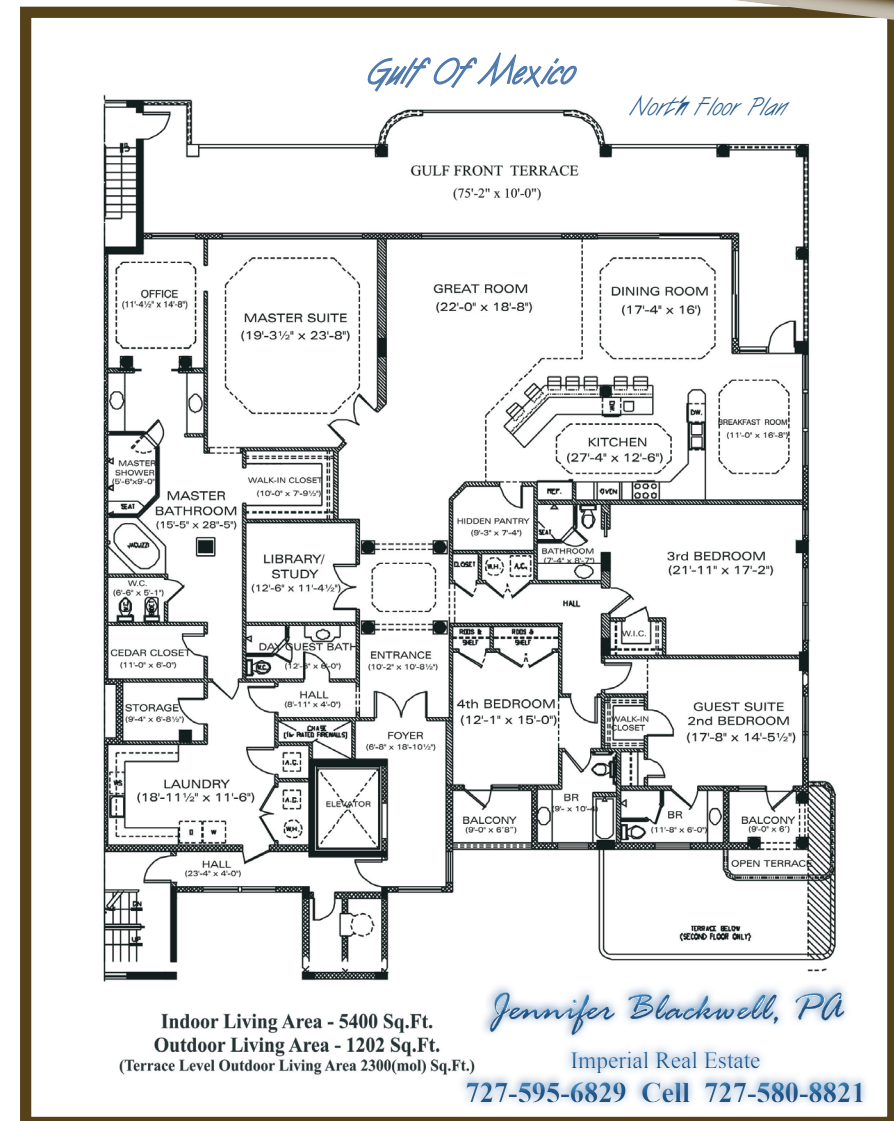

Additional Photos and Virtual Tour
www.sandforsale.com

Tuscany by the Sea

Tuscany by the Sea is the most extraordinary Gulf Front Condominium available on the Gulf Beaches! Twelve exquisite residences, each offering 4 Bedrooms, 5 Baths, Gulf front breakfast room, gulf front study and an optional library/ media room. Each residence spans 80 feet directly on the Gulf of Mexico.

- Four Bedroom
- Five Bath
- Guest Rooms are Ensuite
- 80 Foot Gulf Front Terrace
- Central Vacuum
- 5400 Square Feet of Luxurious Living
- Kitchen Equipped with Wine Cooler, Plate Warmer, Scottsman Ice Maker and Gas Cooking
- Fireplace Ready

Tuscany by the Sea

Residence 402 Northwest Corner

- 5400 sq. ft. of luxurious living - 4 bedrooms - 5 baths
1202 sq.ft. of outdoor living
- Optional Library/Media room
- Gulf front owner's study (within Master suite)
- Gulf front breakfast room
- Beautiful flooring w/wood, marble & carpeting
- Spectacular Kitchen w/enormous walk-in pantry
- Top of the line appliances - Gas cooking
- Trash Chute from the Residence
- Huge interior storage, Walk in closets, large shoe/sweater/shirt closet, large pantry in kitchen
- 7 1/4" baseboards, 5 1/2 painted crown molding and trey ceilings in select areas, 5" fluted trim
- 8' solid core doors in all common areas - 7'6" in all bedrooms - upgraded hardware
- Gulf front terrace is 75 ft. wide and up to 13 ft. deep
- 80 Feet of direct Gulf frontage - Master suite, Great-Room, Dining Room, Breakfast Room and Kitchen all face the Gulf and beach