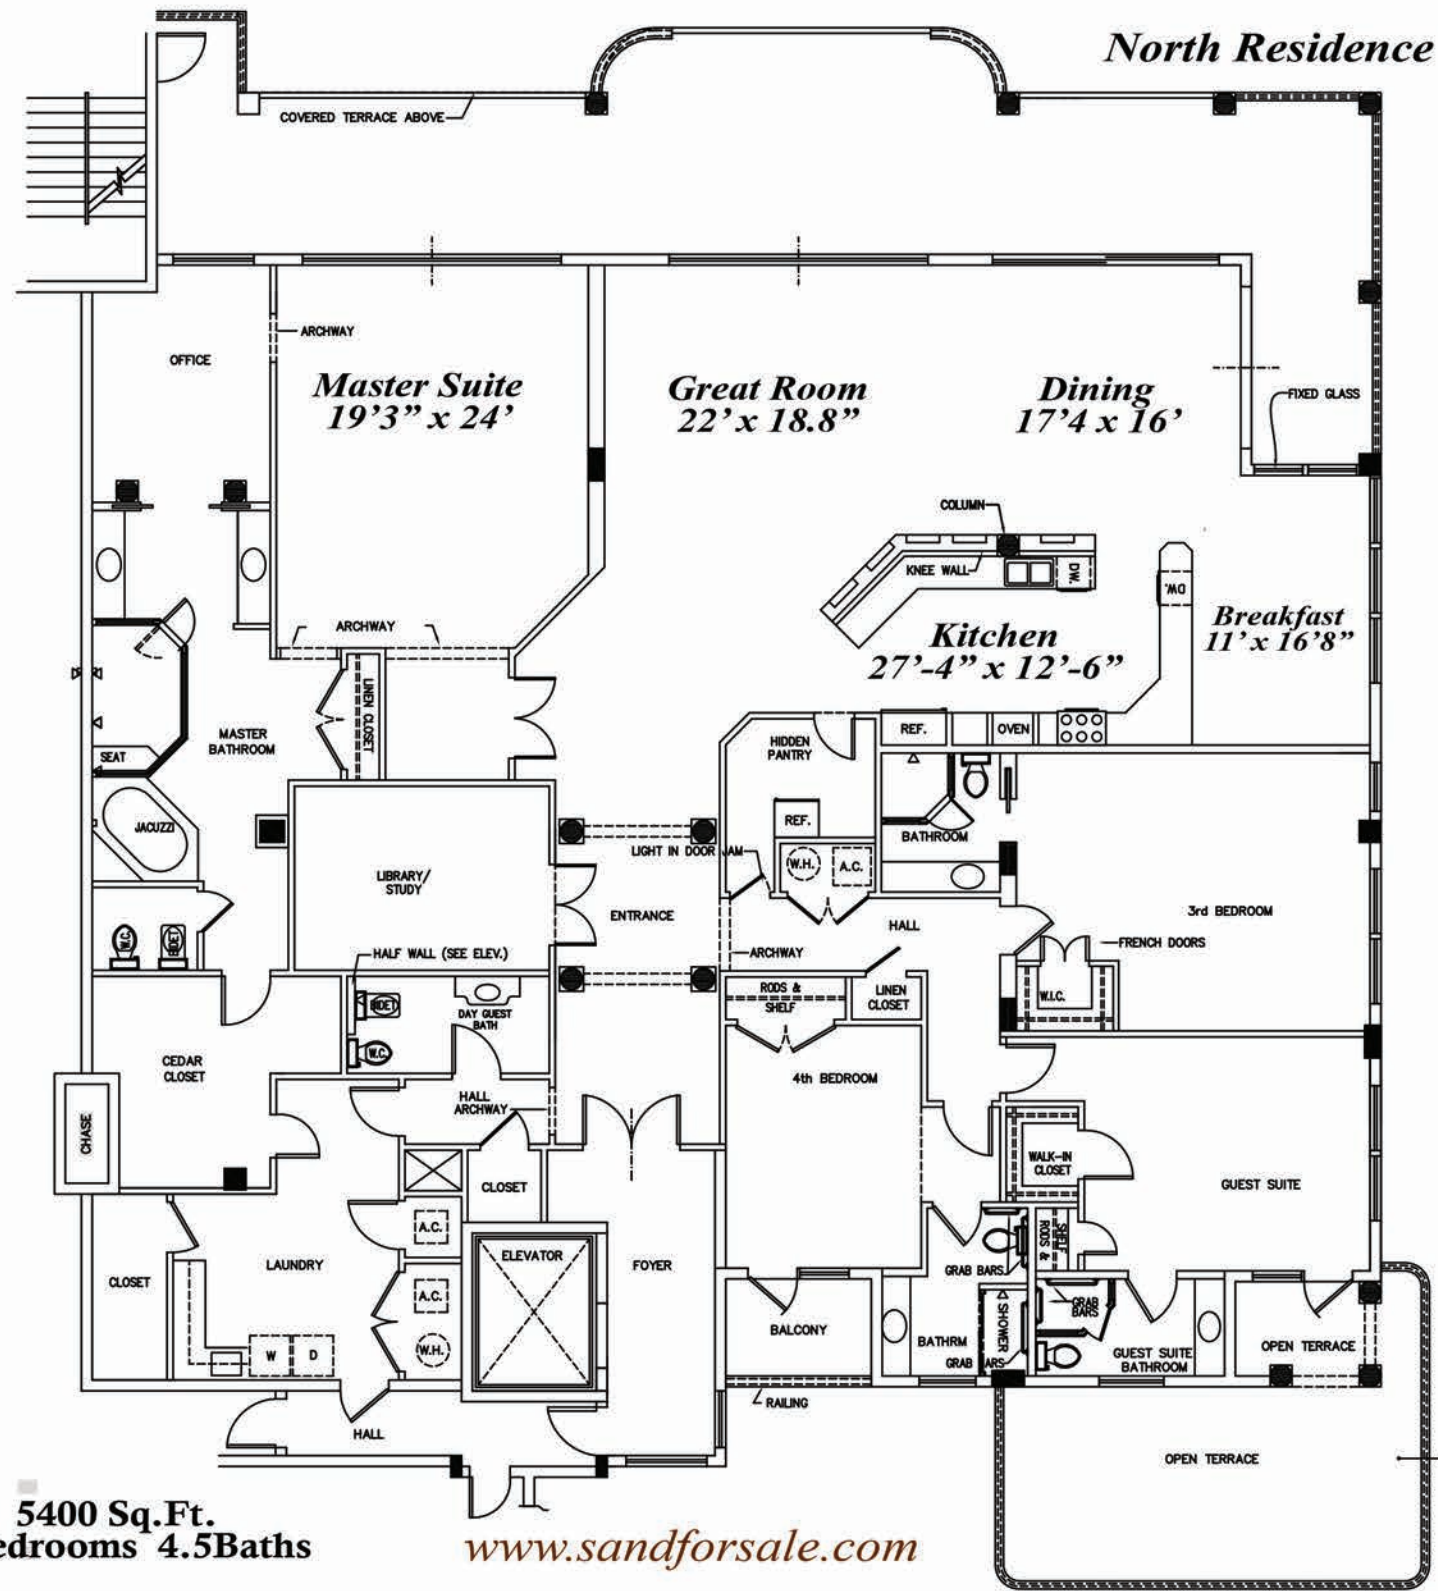

Tuscany by the Sea 602

Tuscany by the Sea 602

North Residence #602

5400 Sq.Ft.
4 Bedrooms 4.5Baths

www.sandforsale.com