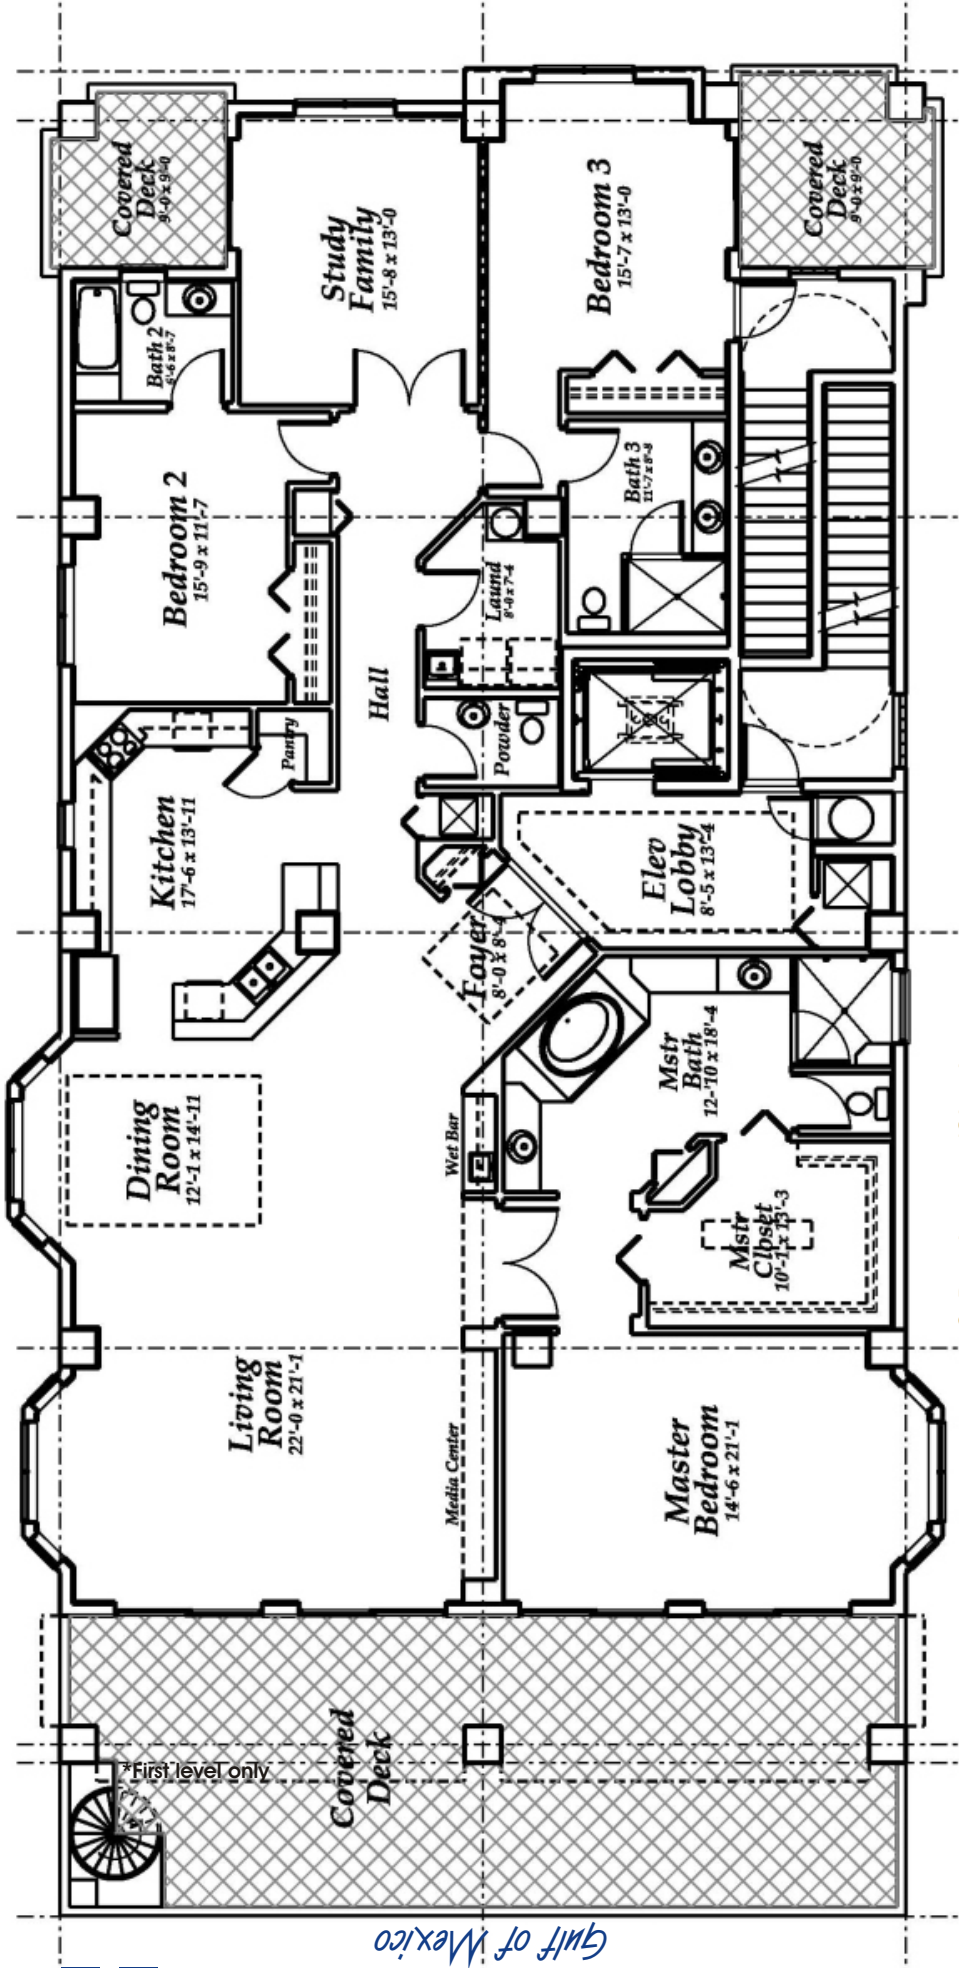

BellaVista

on the Gulf

A Condominium Residence

*First level only

3458 Sq.Ft.- Indoor Living
596 Sq.Ft. - Outdoor Living

3 Bedroom/Study
3.5 Baths

13620 Gulf Boulevard Madeira Beach Florida 33708

Jennifer Blackwell, PA *Imperial Real Estate*
(727) 595-6829

Gulf of Mexico