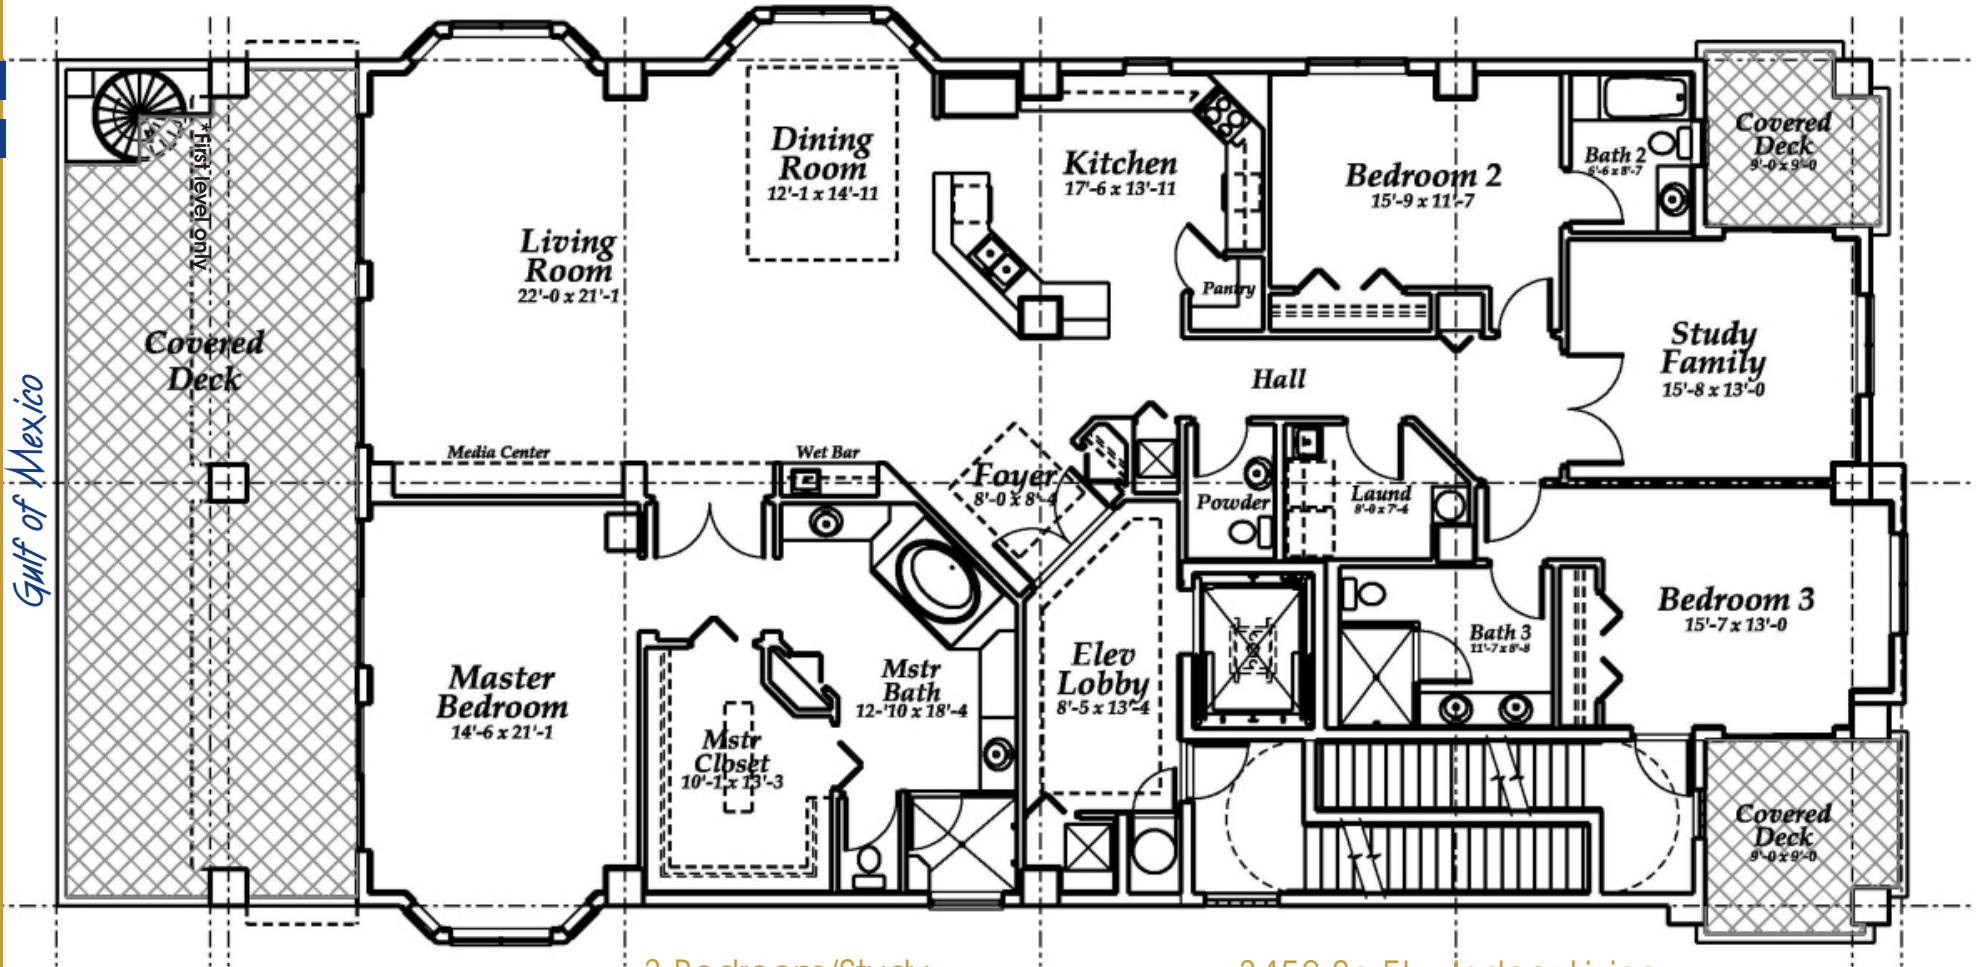

# BellArte

on the Gulf

A Condominium Residence

3 Bedroom/Study  
3.5 Baths

3458 Sq.Ft. - Indoor Living  
596 Sq.Ft. - Outdoor Living

13620 Gulf Boulevard Madeira Beach Florida 33708

Jennifer Blackwell, PA *Imperial Real Estate*