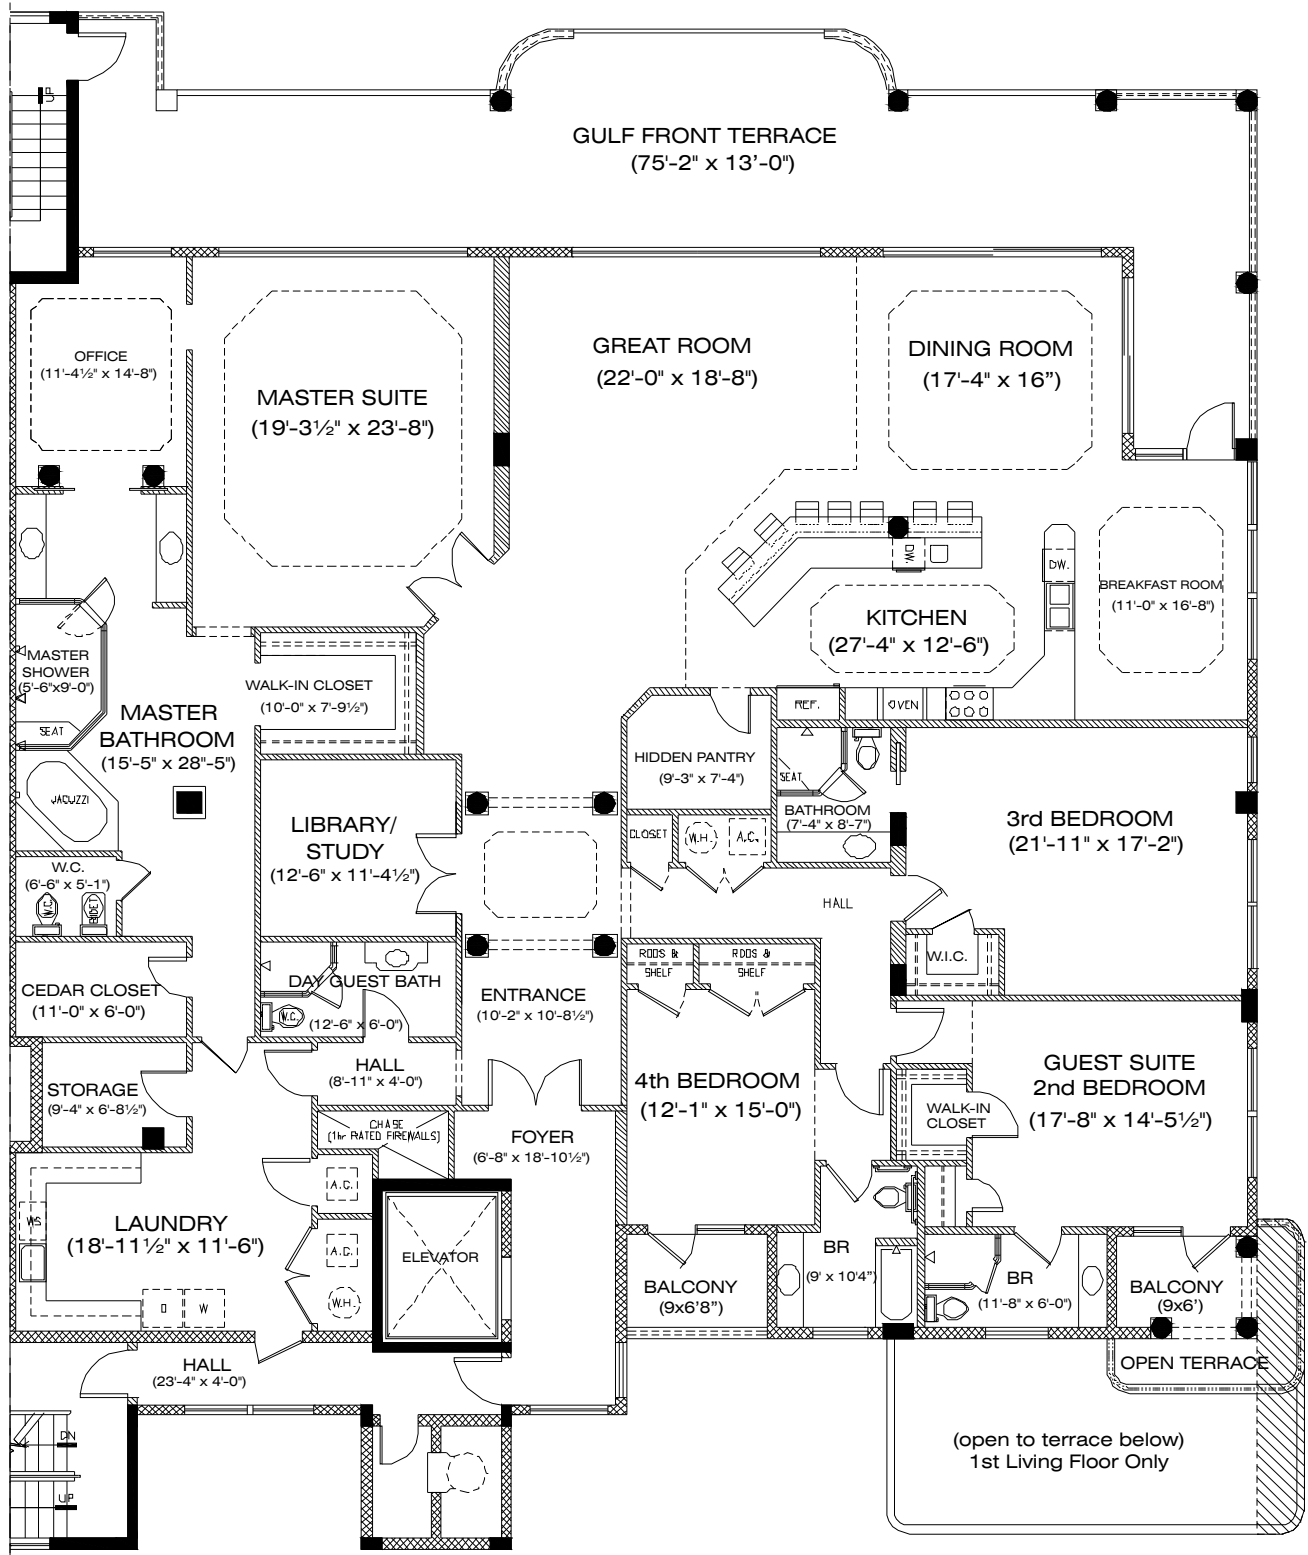

Gulf of Mexico

Indoor Living Area - 5175 Sq.Ft.
Outdoor Living Area - 1202 Sq.Ft.
 (Terrace Level Outdoor Living Area 2300(mol) Sq.Ft.)

Jennifer Blackwell

(727) 595-6829 (727) 580-8821